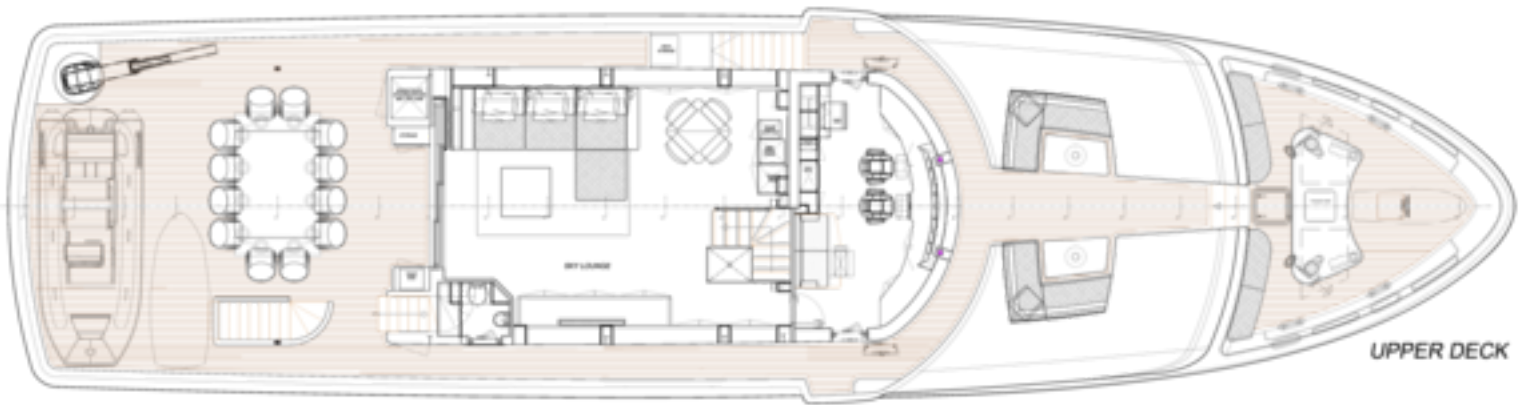

CANTIERE DELLE MARCHE

Nautia Air

108.12

SUN DECK

General Arrangement

Air 108.12

L.A.O. 33.10m x max Beam 7.52m

scale	1:50	sheet	A0
last date issue	03/06/2016	dwg serial	A108 GAP rev02
designers	NAUTA	approved by	DR
A - preliminary	C - as built		A
B - executive	D - commercial