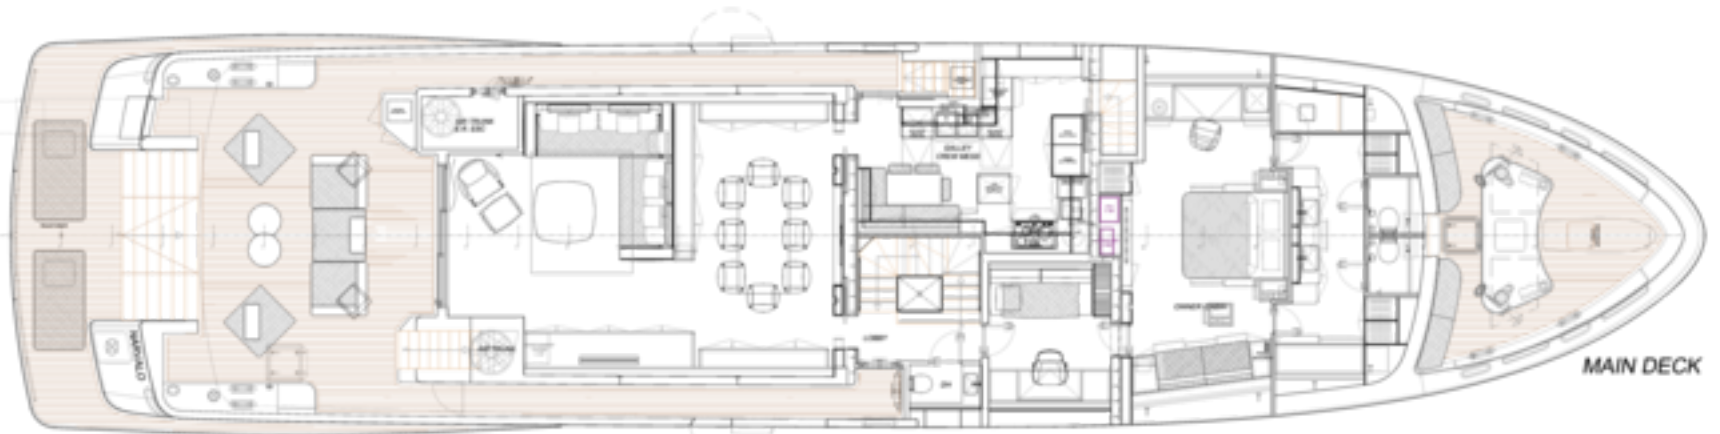

UPPER DECK

MAIN DECK