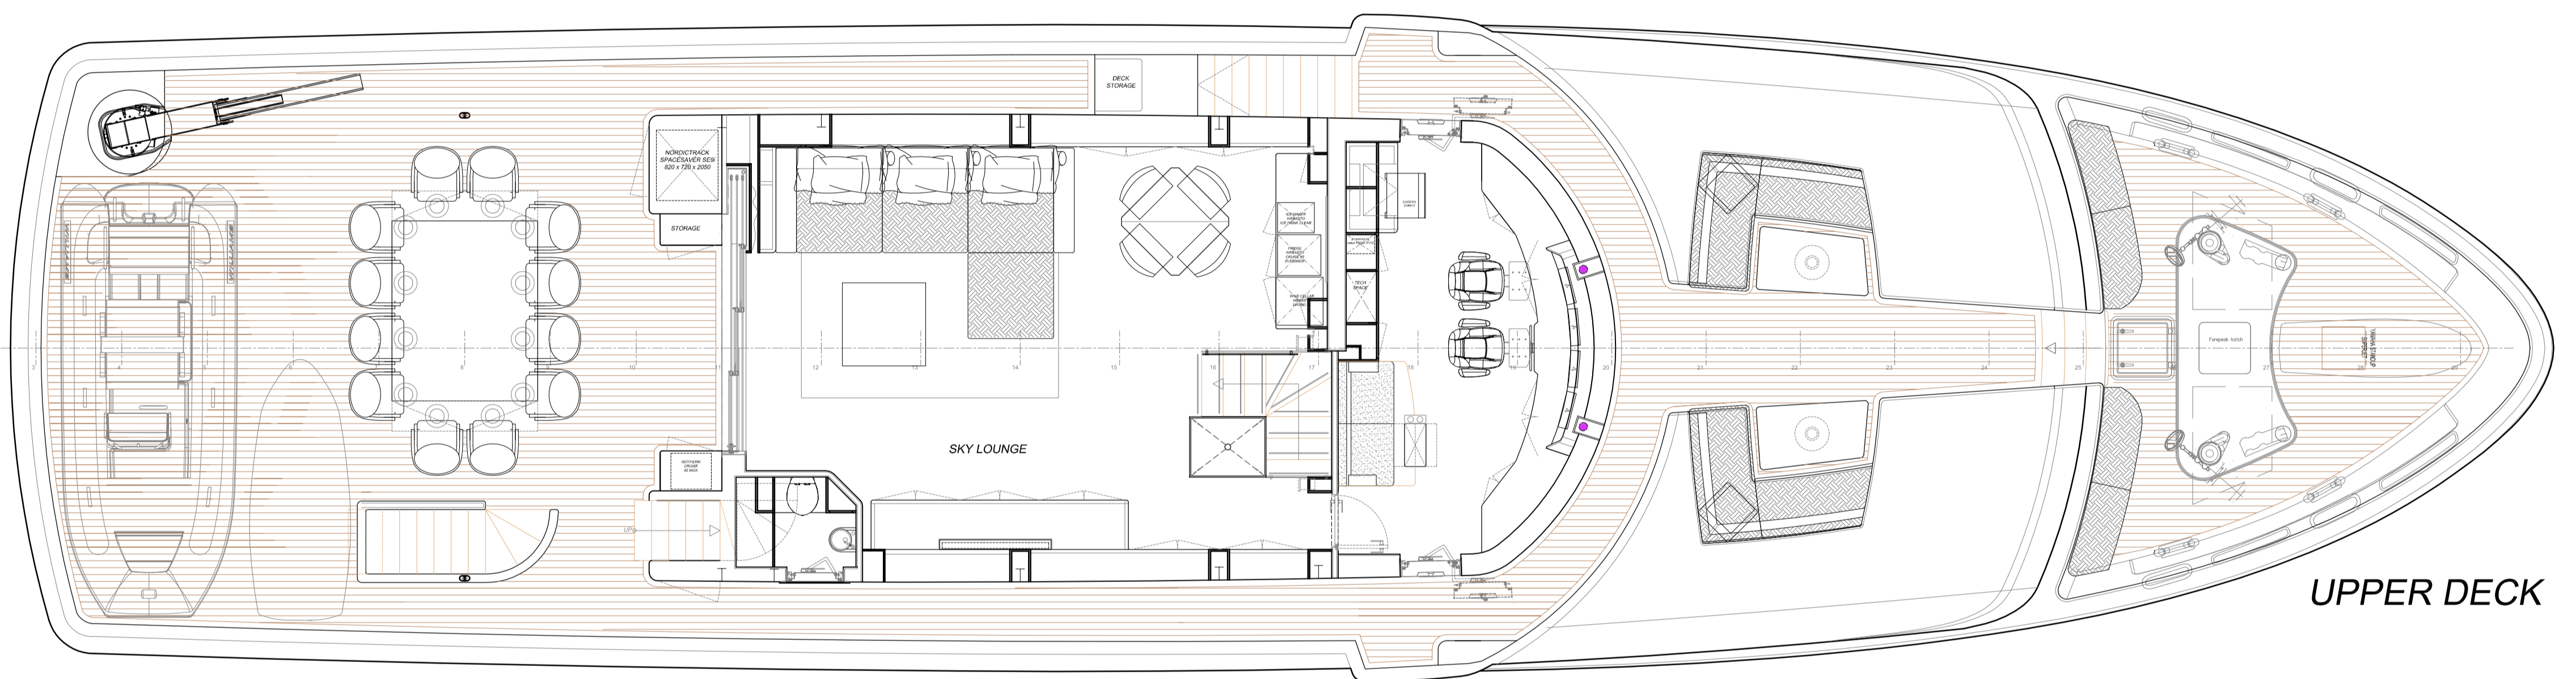

CANTIERE DELLE MARCHE

Nauta Air

108.12

DWL

SUN DECK

General Arrangement

Air 108.12

L.A.O. 33.10m x max Beam 7.52m

scale	1:50	sheet	A0
last date issue	03/08/2016	dwg serial	A108 GAP rev22
designers	NAUTA	approved by	DR
A - preliminary B - executive	C - as built D - commercial	A