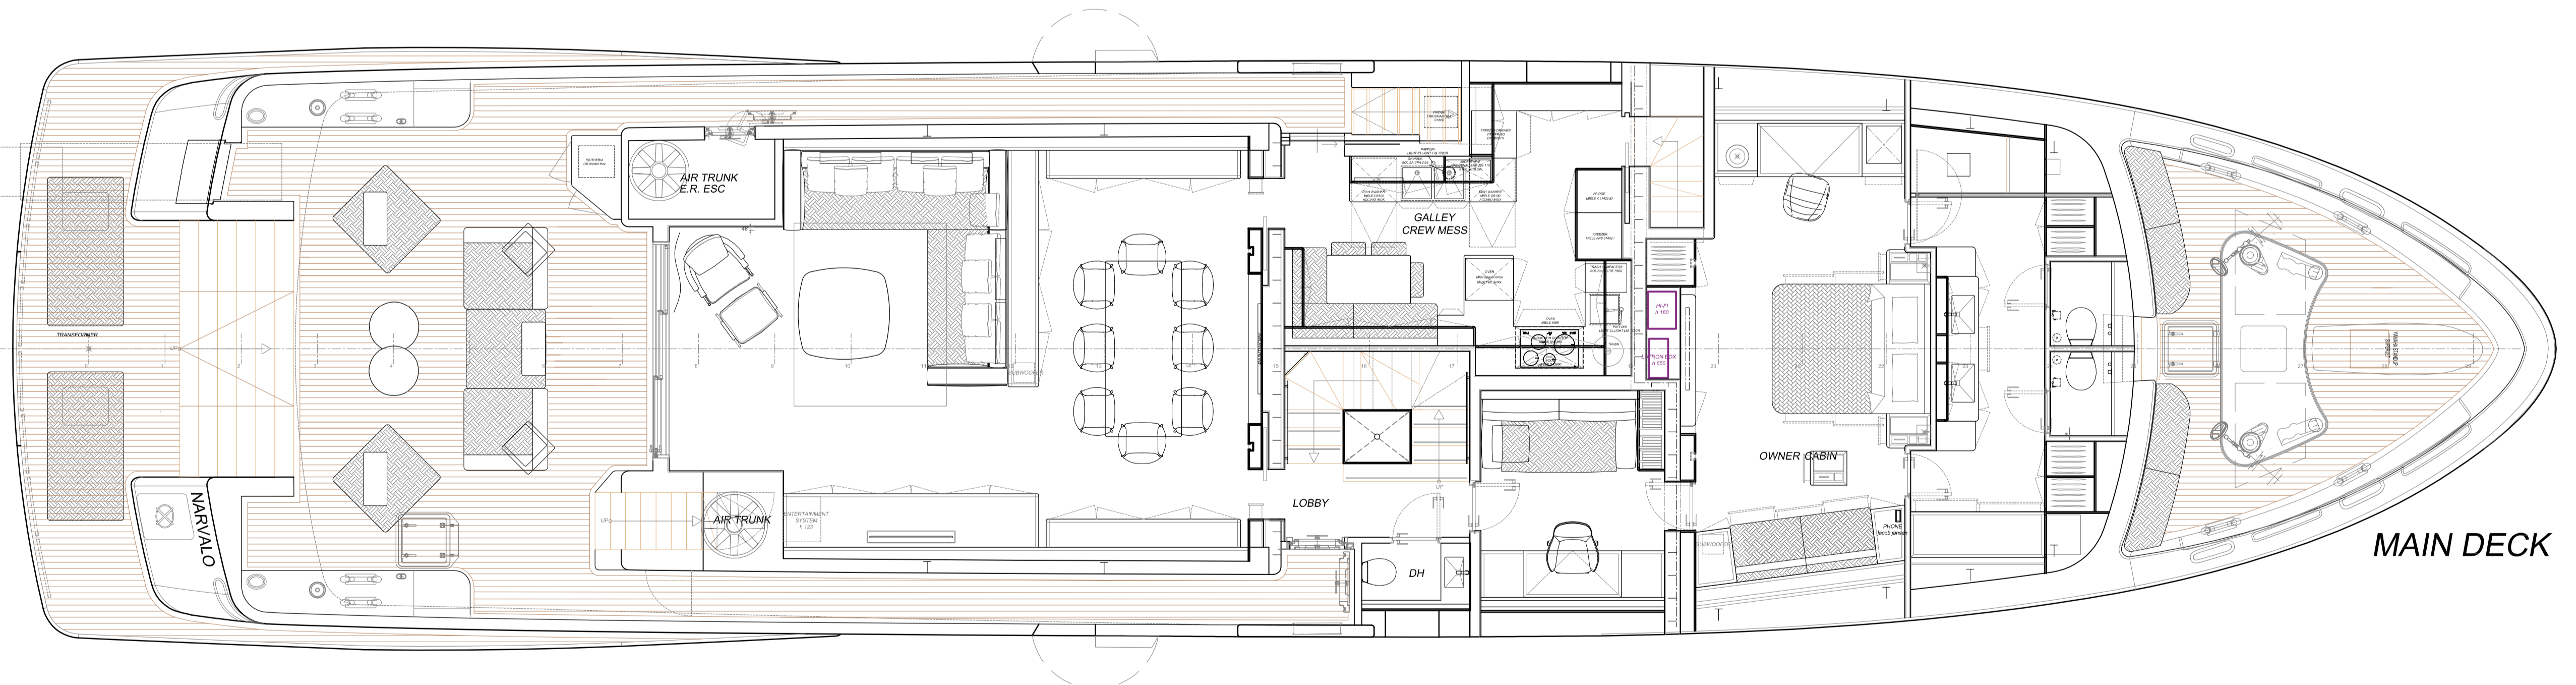

UPPER DECK

MAIN DECK