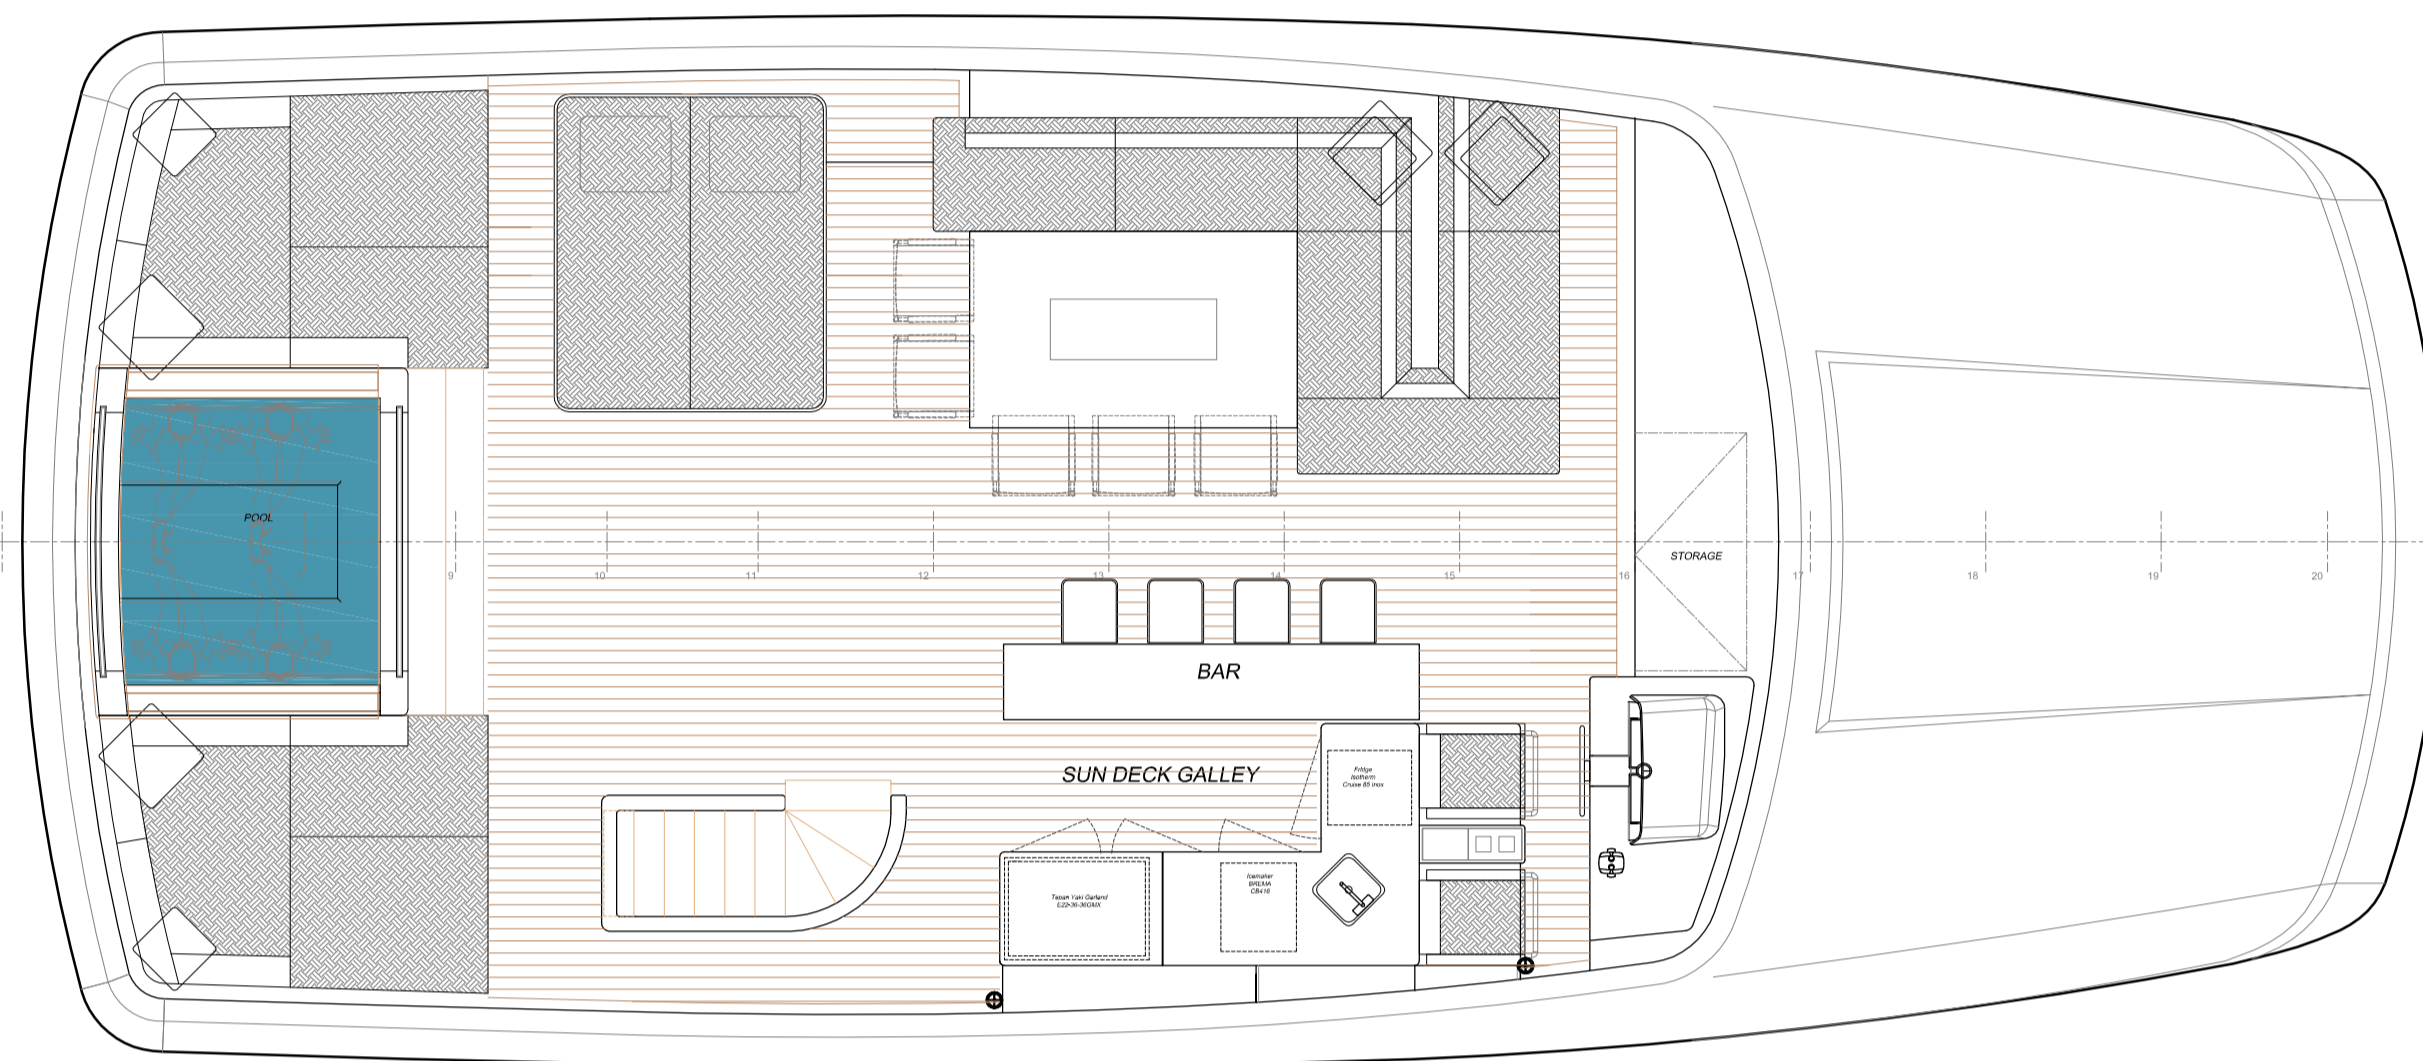

CANTIERE DELLE MARCHE

Nauta Air

108.12

DWL

SUN DECK

General Arrangement

Air 108.12

L.A.O. 33.10m x max Beam 7.52m

scale	1:50	sheet	A0
last date issue	03/08/2016	dwg serial	A108 GAP rev22
designers	NAUTA	approved by	DR
A - preliminary B - executive	C - as built D - commercial	A