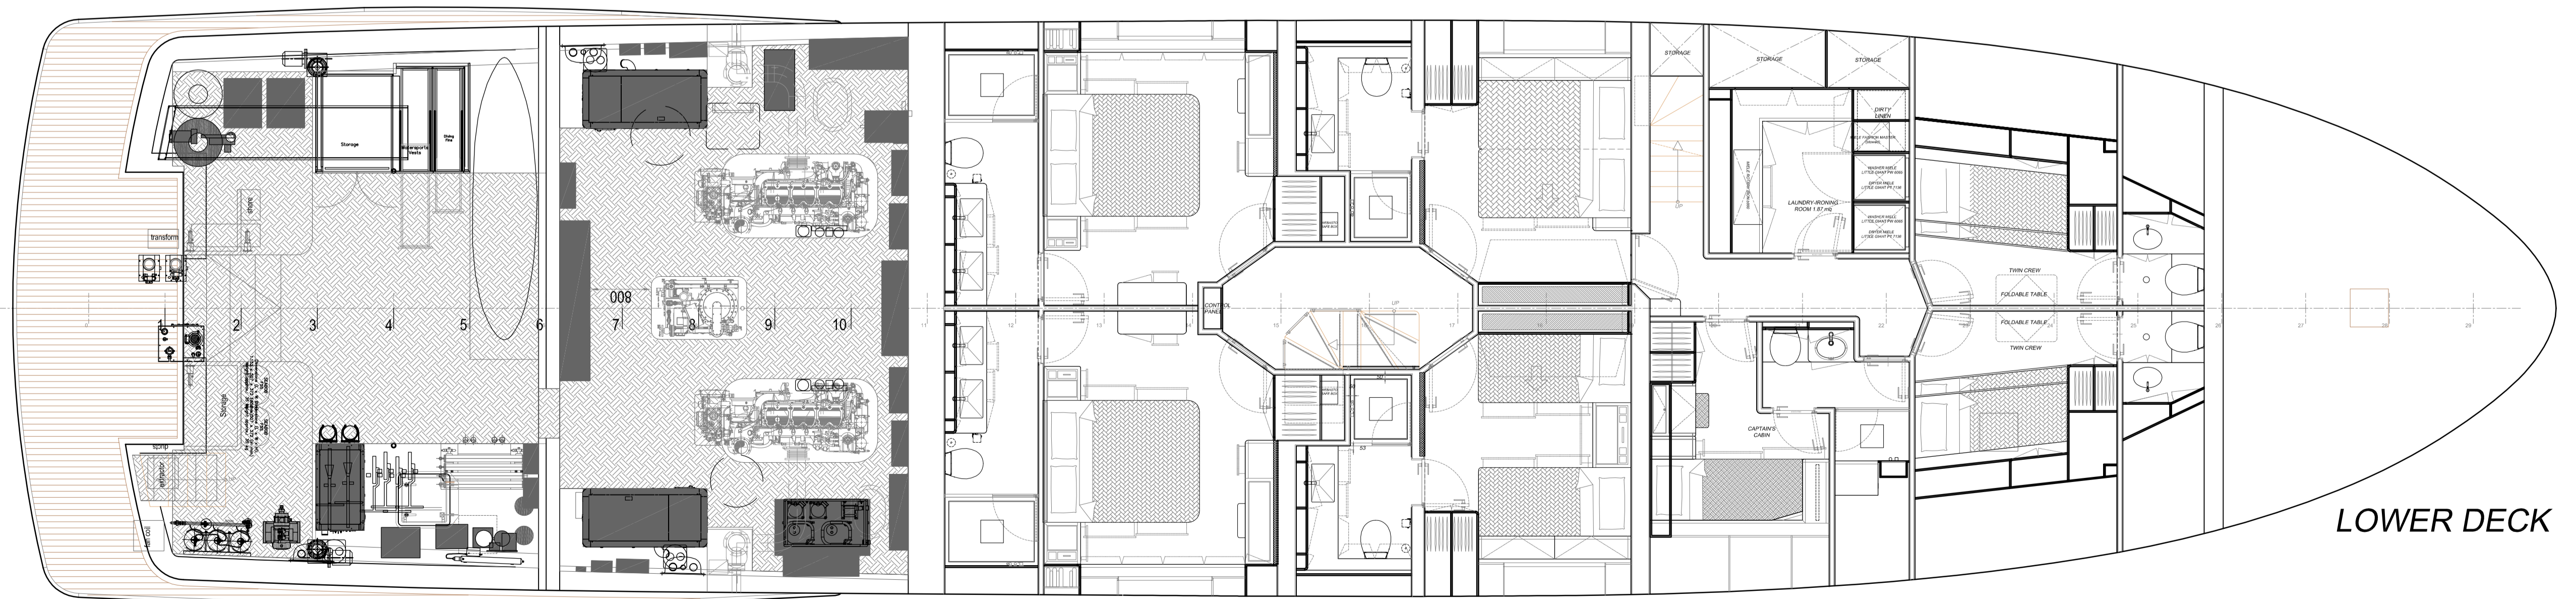

LOWER DECK

General Arrangement

Air 108.12

L.A.O. 33.10m x max Beam 7.52m

scale	1:50	sheet	A0
last date issue	03/08/2016	dwg serial	A108 GAP rev22
designers	NAUTA	approved by	DR
A - preliminary B - executive	C - as built D - commercial	A